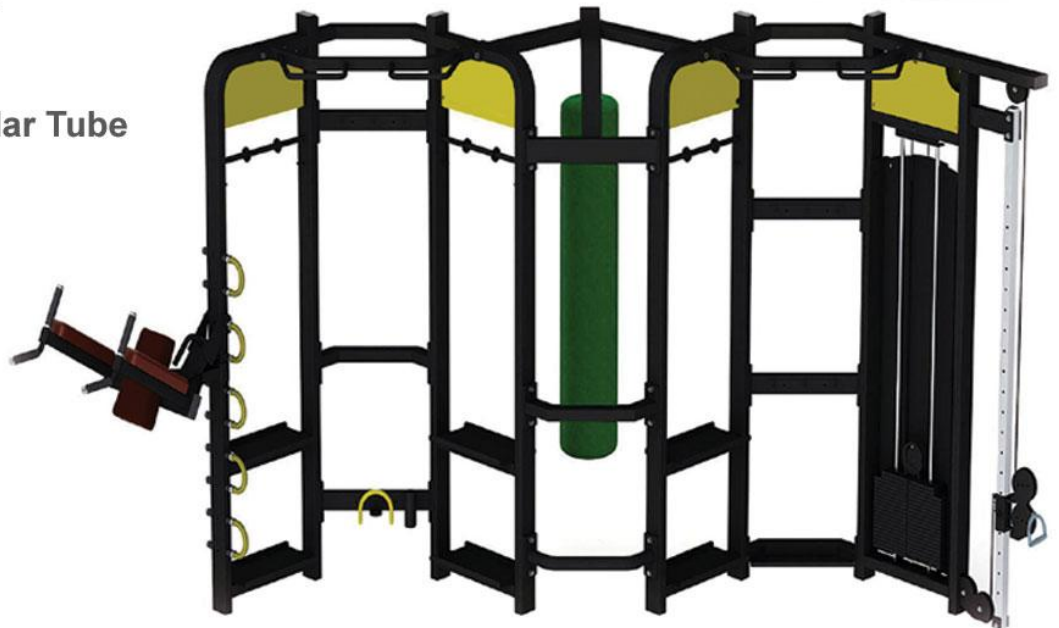

LINE GROUP FITNESS

FW-GROUP-FIT 001

100% Authentic Italian
Style & Biomechanic
Design;
Main Frame:Rectangular Tube
50*100*for 3mm

Set-Up:
(L*W*H)mm
5500x4400x2500

EXCELLENT QUALITY CONSTRUCT PERFECT BRAND

FW-GROUP-FIT 02F

100% Authentic Italian
Style & Biomechanic
Design;
Main Frame:Rectangular Tube
50*100*for 3mm

Set-Up:
(L*W*H)mm
3500x4500x2650

FW-GROUP-FIT 003E

100% Authentic Italian
Style & Biomechanic
Design;
Main Frame:Rectangular Tube
50*100*for 3mm

Set-Up:
(L*W*H)mm
2500x2700x2650

N.W./G.W./:

EXCELLENT QUALITY CONSTRUCT PERFECT BRAND

FW-GROUP-FIT 004D

100% Authentic Italian
Style & Biomechanic
Design;
Main Frame:Rectangular Tube
50*100*for 3mm

Set-Up:
(L*W*H)mm
4900x1730x2450

N.W./G.W./:

FW-GROUP-FIT 05S

100% Authentic Italian
Style & Biomechanic
Design;
Main Frame: Rectangular Tube
50*100*for 3mm

Set-Up:
(L*W*H)mm
6.05x2.33x2.5m

N.W./G.W./:

EXCELLENT QUALITY CONSTRUCT PERFECT BRAND